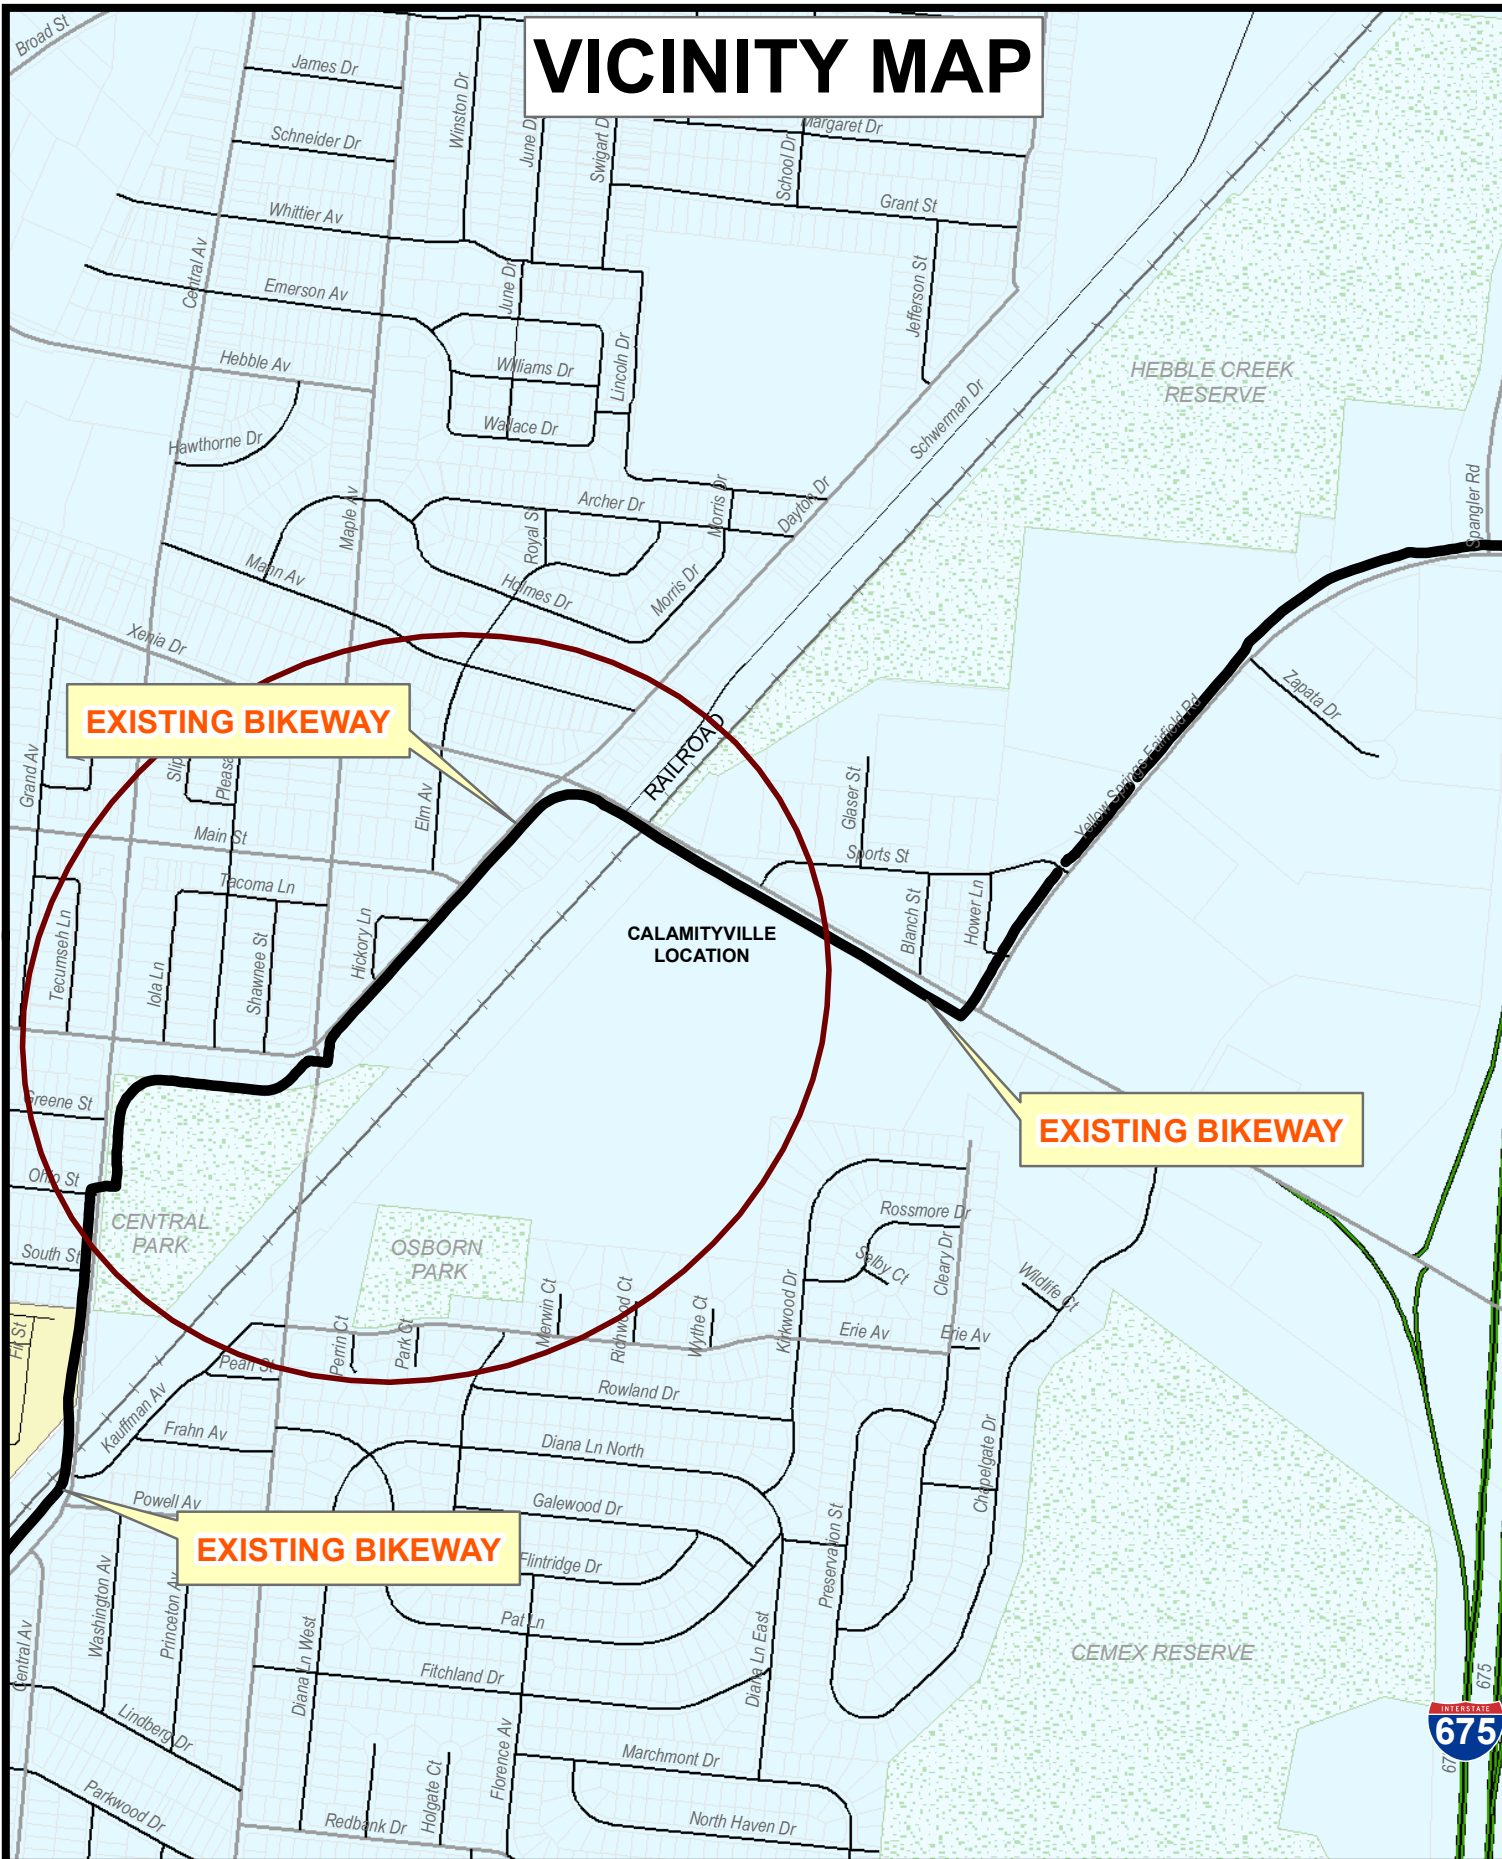

VICINITY MAP

DRAWN BY: JN
SCALE 1 : 800
DATE: JAN. 28, 2019

CENTRAL AVE - XENIA DR BIKEWAY CONNECTION

CITY OF FAIRBORN
City of Fairborn, Engineering Division, 44 W. Hebble Ave, Fairborn, OH 45324
Phone: (937) 754-3055, Fax: (937) 879-7395

BIKEWAY
SHEET NUMBER: 1 OF 1