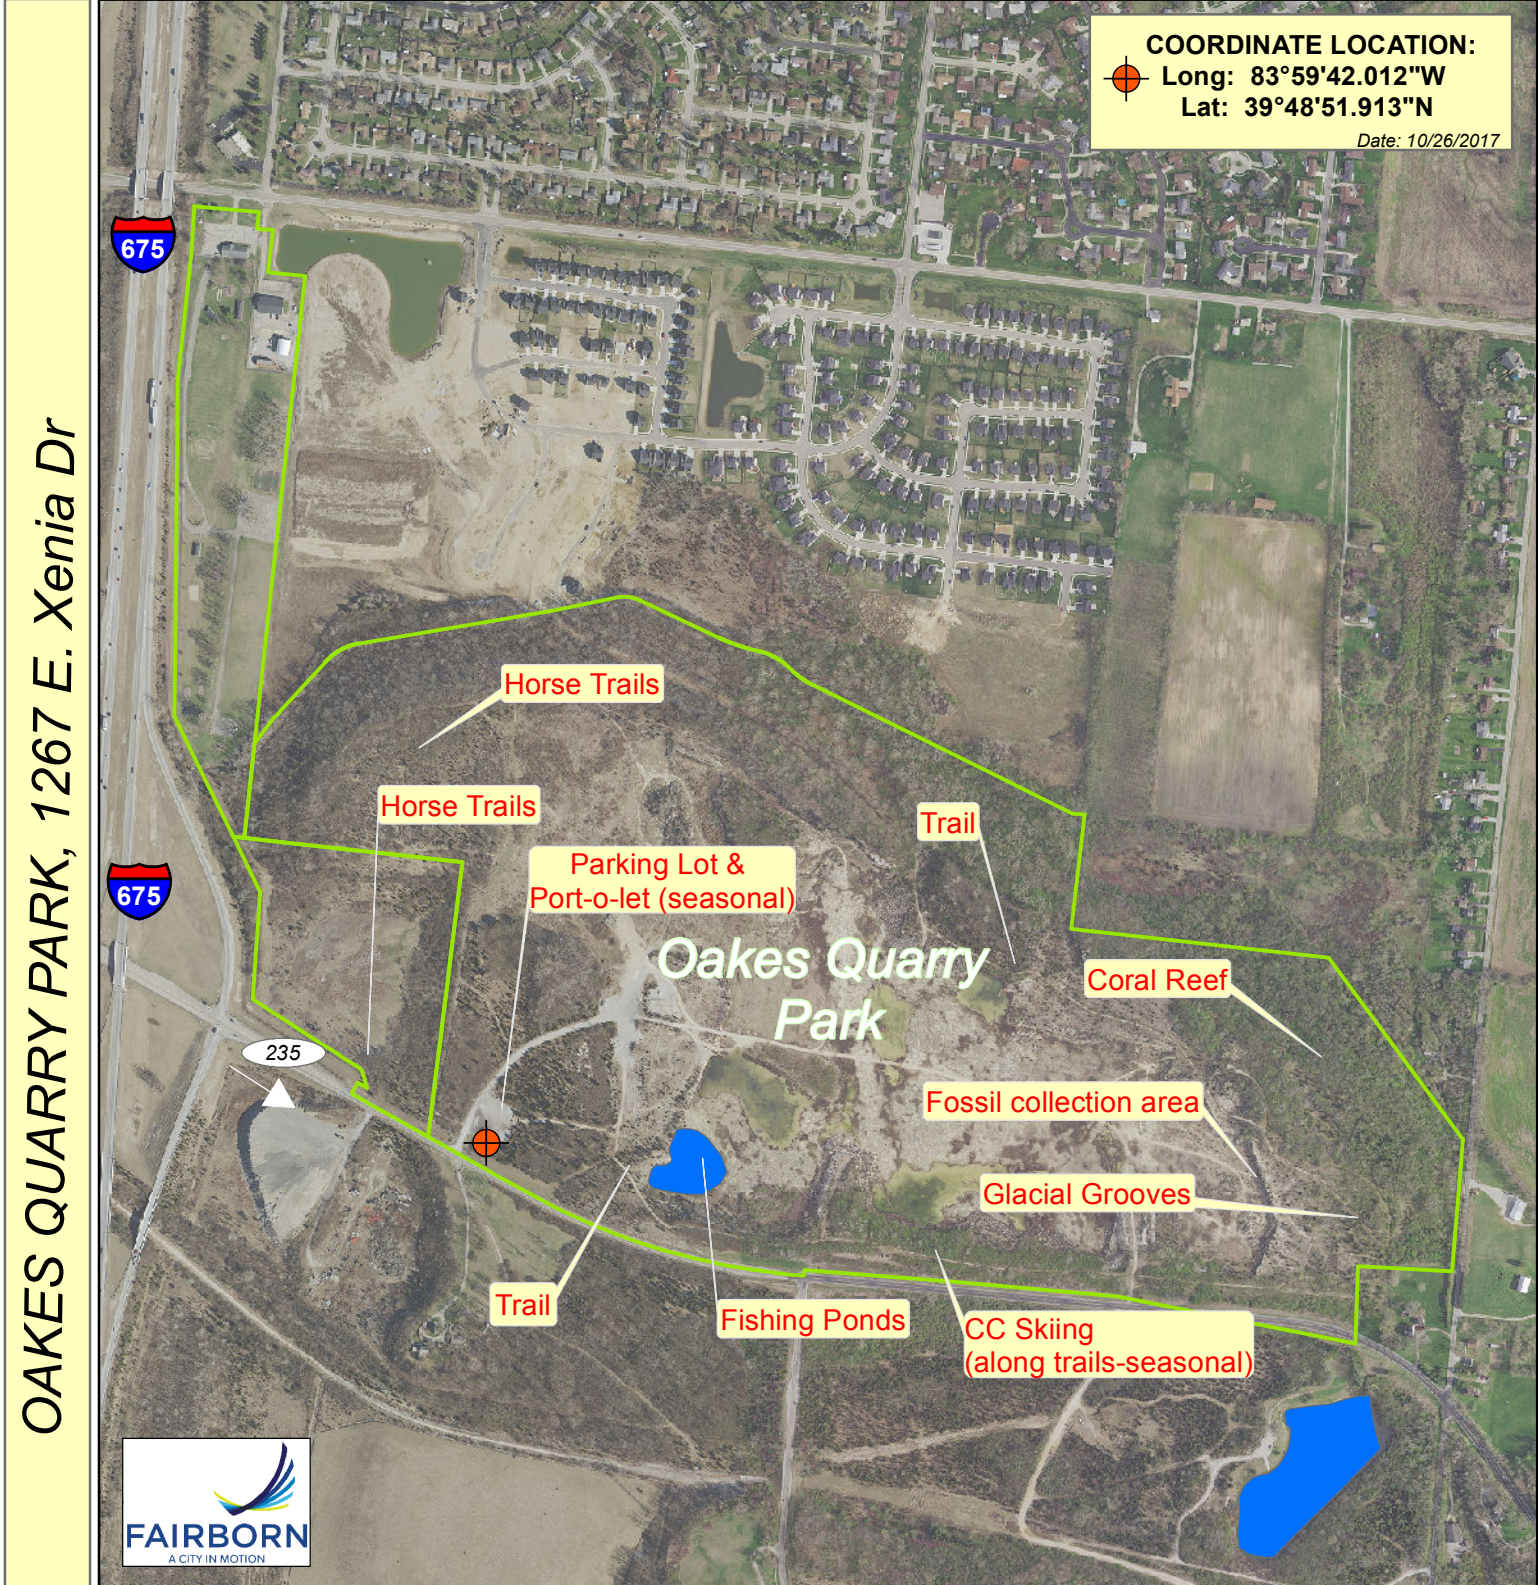

PARK FACILITIES:

- 2 mile walking trail
- Coral Reef
- Fishing Pond
- Fossil collection area
- Glacial Grooves
- Horseback Trails
- Prairie

COORDINATE LOCATION:
 Long: 83°59'42.012"W
 Lat: 39°48'51.913"N
 Date: 10/26/2017

OAKES QUARRY PARK, 1267 E. Xenia Dr