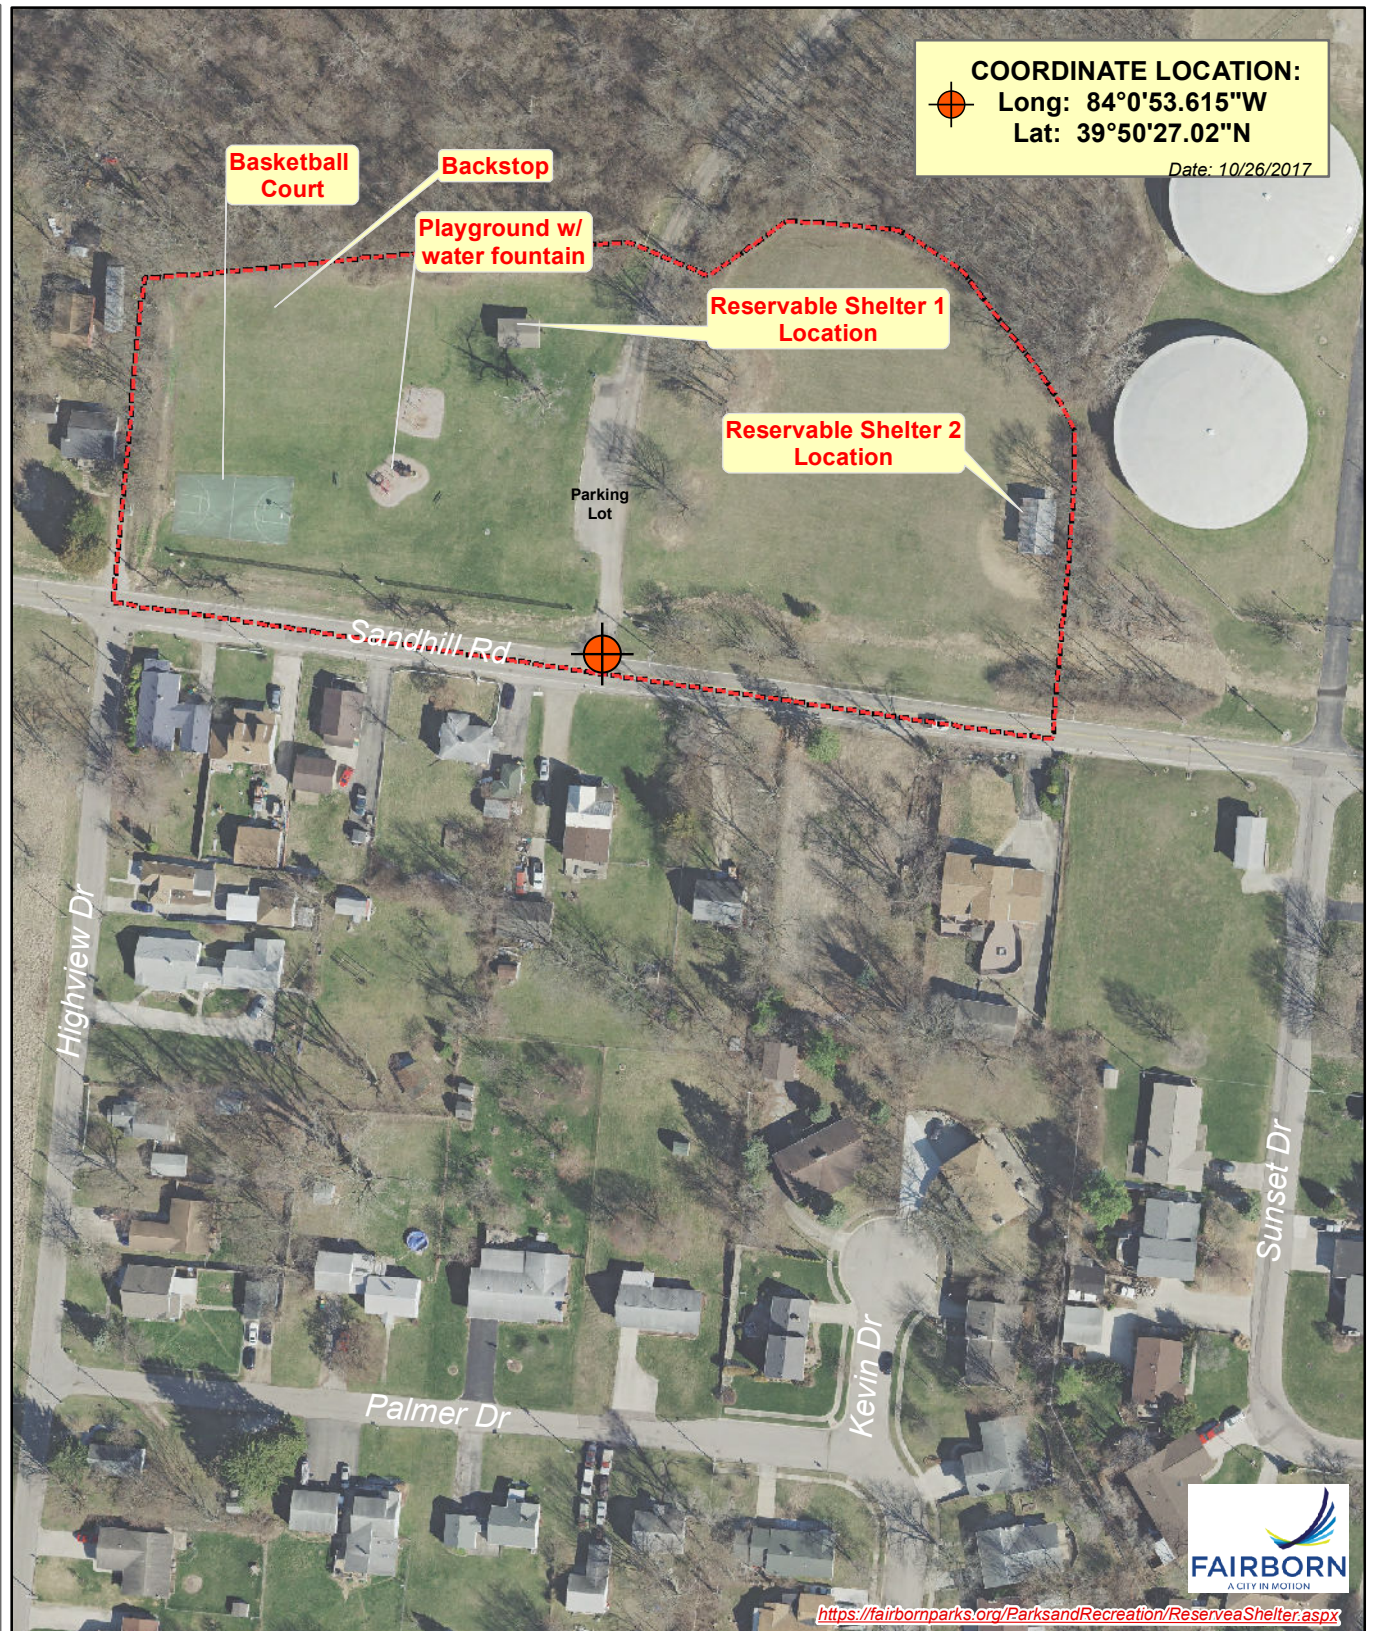

**PARK FACILITIES:**  
 Basketball Court and backstop  
 Playground, fountain (water) and  
 Swingset  
 Shelter 1 (reserve online)  
 Portolet (May - Nov)  
 "Wag Pad" Dog Park

Open Daylight to Dusk (for more information  
 contact Fairborn Parks & Recreation 937.754.3090)

SANDHILL PARK, 229 SANDHILL RD

<https://fairbornparks.org/ParksandRecreation/ReserveaShelter.aspx>