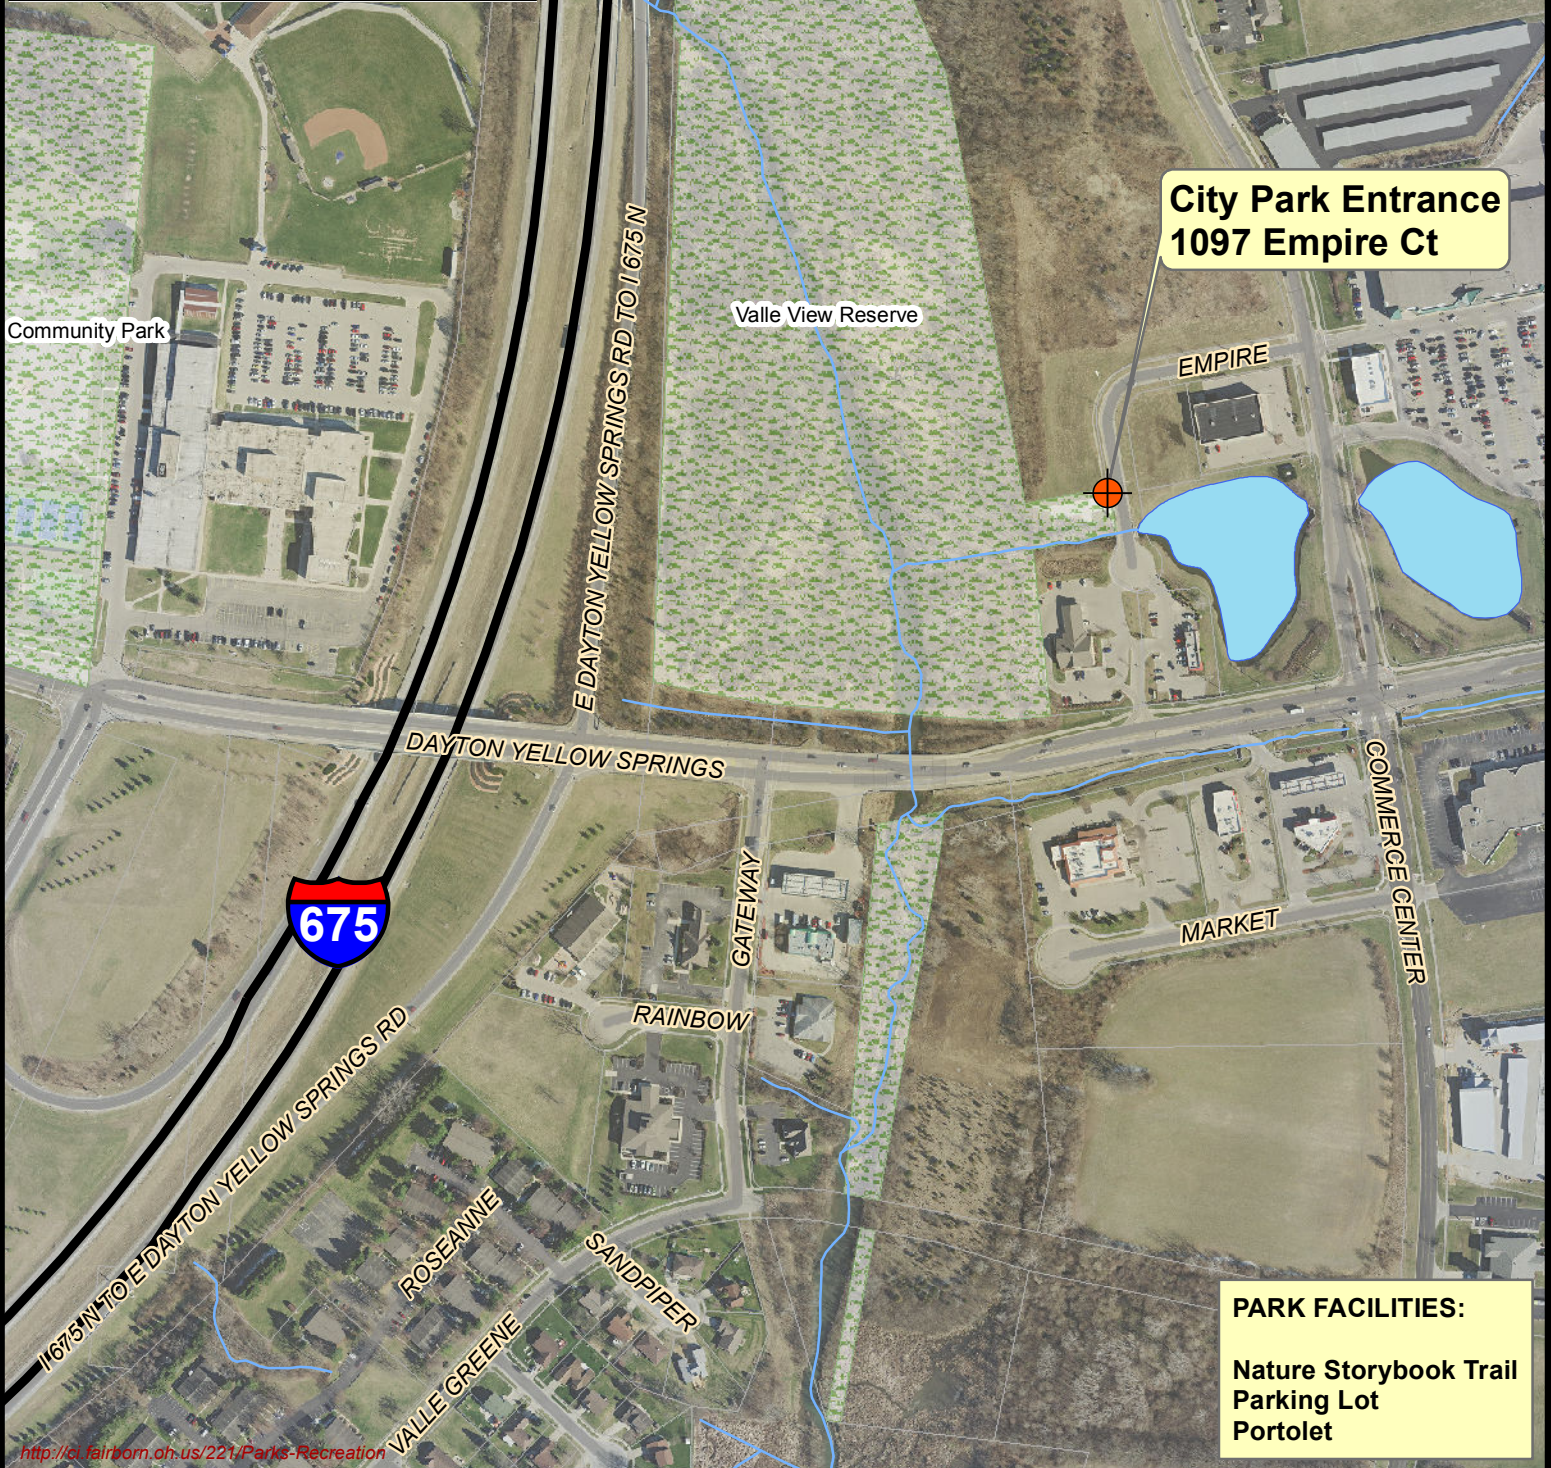

COORDINATE LOCATION:
 Long: 83°59'57.229"W
 Lat: 39°47'3.962"N
 Date: 10/26/2017

<http://ci.fairborn.oh.us/221/Parks-Recreation>

VALLE VIEW RESERVE