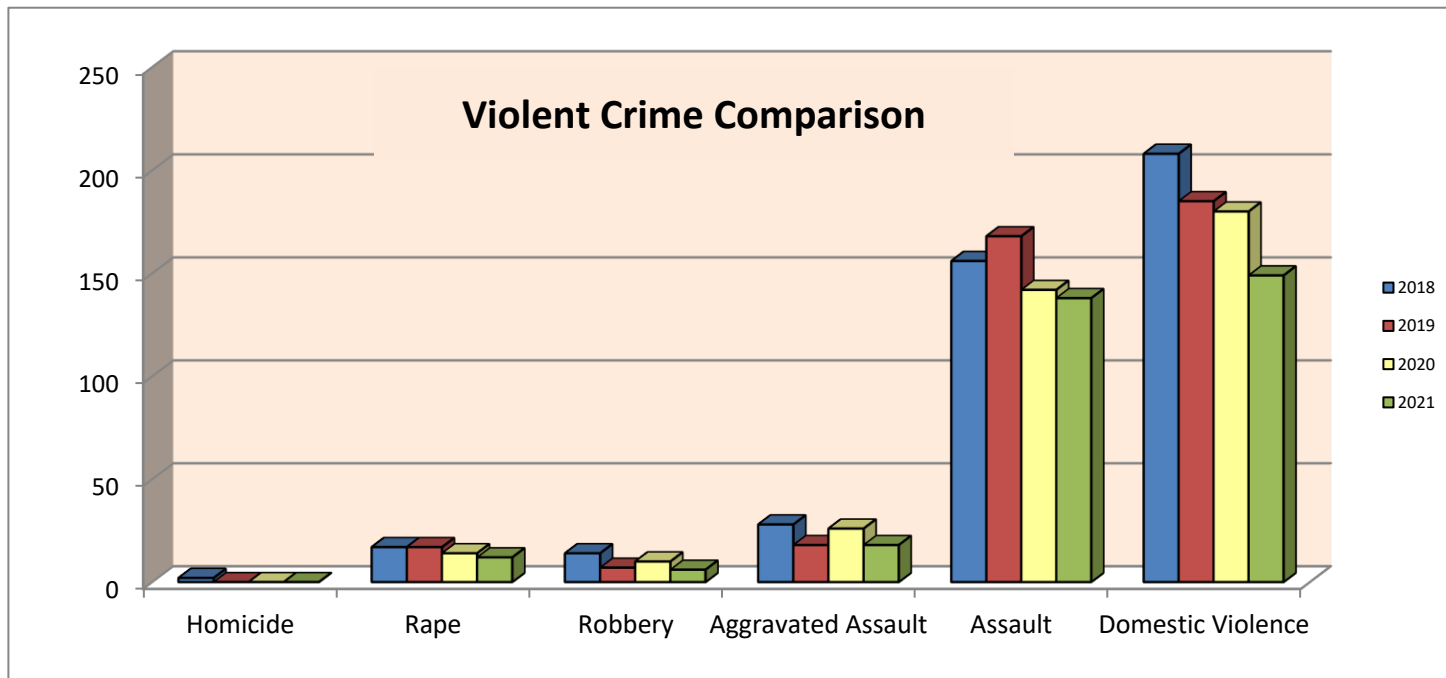

Fairborn Police Department 2021 3rd Quarter Violent Crime Comparison

	2018	2019	2020	2021	Difference '20 - '21	% Difference
Homicide	2	0	0	0	0	0.0%
Rape	17	17	14	12	-2	-14.3%
Robbery	14	7	10	6	-4	-40.0%
Aggravated Assault	28	18	26	18	-8	-30.8%
Assault	156	168	142	138	-4	-2.8%
Domestic Violence	208	185	180	149	-31	-17.2%
Total	425	395	372	323	-49	-13.2%

Fairborn Police Department 2021 3rd Quarter Property Crime Comparison

	2018	2019	2020	2021	Difference '20 - '21	% Difference
Burglary	127	103	90	67	-23	-25.6%
Theft	375	375	326	271	-55	-16.9%
Auto Theft	24	31	27	36	9	33.3%
Identity Theft	26	39	37	132	95	256.8%
Criminal Damaging	146	116	144	98	-46	-31.9%
Total	698	664	624	604	-20	-3.2%